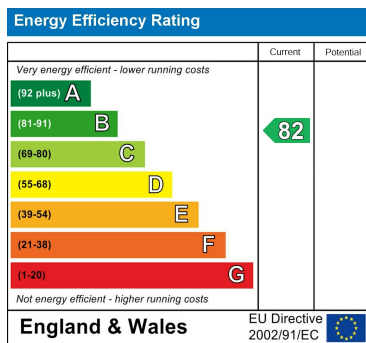

Council Tax Band

C

Energy Performance Graph

Call us on

01582 441225

info@mclains.co.uk

mclains.co.uk

Agents Note: Whilst every care has been taken to prepare these particulars, they are for guidance purposes only. All measurements are approximate and are for general guidance purposes only and whilst every care has been taken to ensure their accuracy, they should not be relied upon and potential buyers are advised to recheck the measurements.